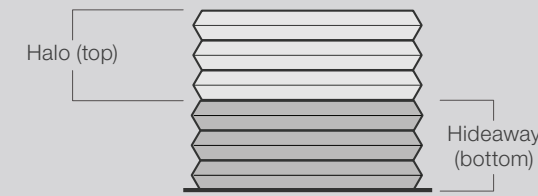

Dual Swatches

Fabrics available in both Halo and Hideaway are shown as a dual swatch.