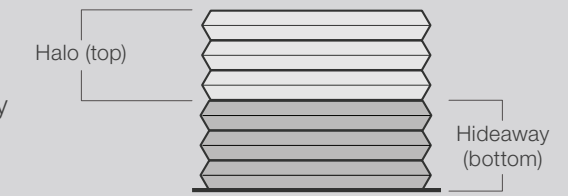

Dual Swatches

Fabrics available in both Halo and Hideaway are shown as a dual swatch.

Pure White					
Halo			Hideaway		
3/4"	SC	1321	3/4"	SC	1241
1/2"	DC	1521	1/2"	DC	1441
1 1/4"	SC	0121	1 1/4"	SC	0110
Rail Color: 205					

Wedding Veil					
Halo			Hideaway		
3/4"	SC	1322	3/4"	SC	1242
1/2"	DC	1522	1/2"	DC	1442
Rail Color: 205					

Moonlight					
Halo			Hideaway		
3/4"	SC	1333	3/4"	SC	1251
1/2"	DC	1533	1/2"	DC	1451
Rail Color: 715					

Antique White					
Halo			Hideaway		
3/4"	SC	1345	3/4"	SC	1261
1/2"	DC	1545	1/2"	DC	1461
1 1/4"	SC	0122	1 1/4"	SC	0111
Rail Color: 715					

French Latte					
Halo			Hideaway		
3/4"	SC	1328	3/4"	SC	1246
1/2"	DC	1528	1/2"	DC	1446
Rail Color: 356					

Halo | Hideaway

Pure White

Wedding Veil

Moonlight

Antique White

French Latte

Summer Sandcastle					
Halo			Hideaway		
3/4"	SC	1329	3/4"	SC	1247
1/2"	DC	1529	1/2"	DC	1447
Rail Color: 190					

Gentle Taupe					
Halo			Hideaway		
3/4"	SC	1343	3/4"	SC	1259
1/2"	DC	1543	1/2"	DC	1459
Rail Color: 904					

Creamy Tan					
Halo			Hideaway		
3/4"	SC	1371	3/4"	SC	1277
1/2"	DC	1571	1/2"	DC	1477
1 1/4"	SC	0123	1 1/4"	SC	0112
Rail Color: 356					

Burlap Beige					
Halo			Hideaway		
3/4"	SC	1372	3/4"	SC	1278
1/2"	DC	1572	1/2"	DC	1478
Rail Color: 439					

Seashell Mauve					
Halo			Hideaway		
3/4"	SC	1374	3/4"	SC	1227
1/2"	DC	1590	1/2"	DC	1480
Rail Color: 188					

Halo | Hideaway

Summer Sandcastle

Gentle Taupe

Creamy Tan

Burlap Beige

Seashell Mauve

Arctic Bird					
Halo			Hideaway		
3/4"	SC	1376	3/4"	SC	1282
1/2"	DC	1512	1/2"	DC	1482
Rail Color: 190					

Garden Stone					
Halo			Hideaway		
3/4"	SC	1368	3/4"	SC	1275
1/2"	DC	1568	1/2"	DC	1475
1 1/4"	SC	0129	1 1/4"	SC	0107
Rail Color: 053					

Gray Whisper					
Halo			Hideaway		
3/4"	SC	1373	3/4"	SC	1279
1/2"	DC	1573	1/2"	DC	1479
Rail Color: 053					

Hazy Gray					
Halo			Hideaway		
3/4"	SC	1325	3/4"	SC	1245
1/2"	DC	1525	1/2"	DC	1445
1 1/4"	SC	0128	1 1/4"	SC	0106
Rail Color: 026					

Bronco					
Halo			Hideaway		
3/4"	SC	1375	3/4"	SC	1281
1/2"	DC	1591	1/2"	DC	1481
Rail Color: 185					

Halo | Hideaway

Arctic Bird

Garden Stone

Gray Whisper

Hazy Gray

Bronco

Silver Angora					
Halo			Hideaway		
3/4"	SC	1367	3/4"	SC	1274
1/2"	DC	1567	1/2"	DC	1474
Rail Color: 205					

Gentle Gray					
Halo			Hideaway		
3/4"	SC	1334	3/4"	SC	1252
1/2"	DC	1534	1/2"	DC	1452
Rail Color: 205					

Brushed Silver					
Halo			Hideaway		
3/4"	SC	1320	3/4"	SC	1240
1/2"	DC	1520	1/2"	DC	1440
Rail Color: 026					

Lava Ash					
Halo			Hideaway		
3/4"	SC	1335	3/4"	SC	1296
1/2"	DC	1535	1/2"	DC	1496
Rail Color: 183					

Stealth Jet					
Halo			Hideaway		
3/4"	SC	1338	3/4"	SC	1255
1/2"	DC	1538	1/2"	DC	1455
Rail Color: 233					

Halo | Hideaway

Silver Angora

Gentle Gray

Brushed Silver

Lava Ash

Stealth Jet